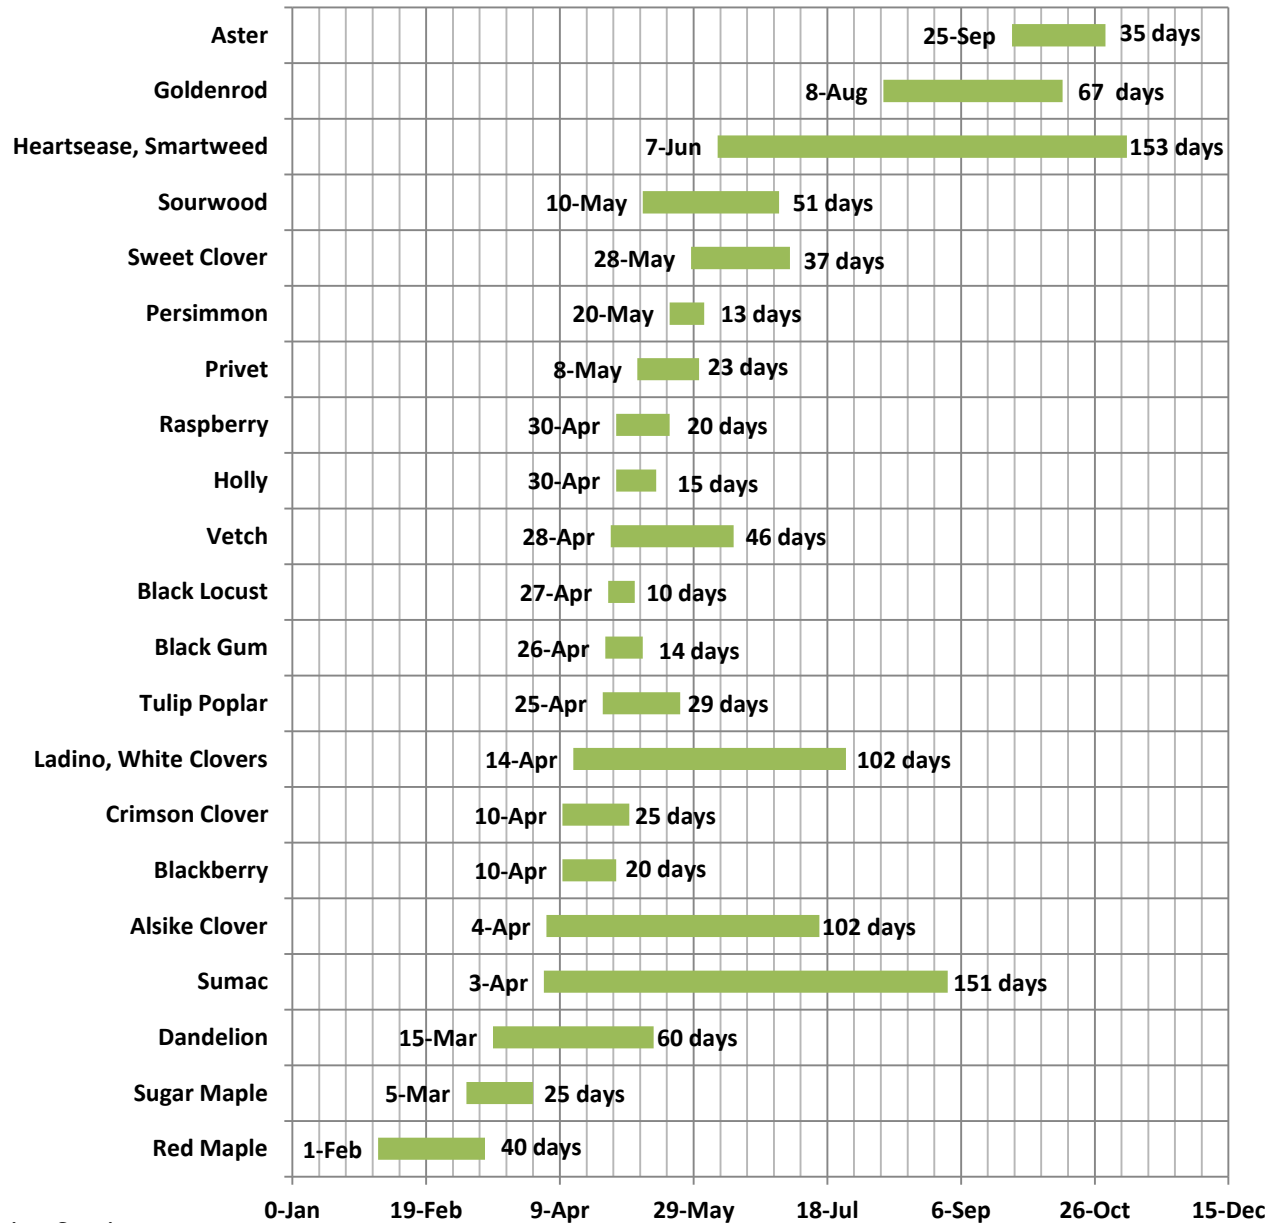

Honey Plants in North Carolina -- Piedmont

Source:

N.C. Cooperative Extension Service

Honey Plants of North Carolina

prepared by: J. Ambrose; revised by S. Bambara

Compiled by Pat Allen, SCBA

10/29/2012